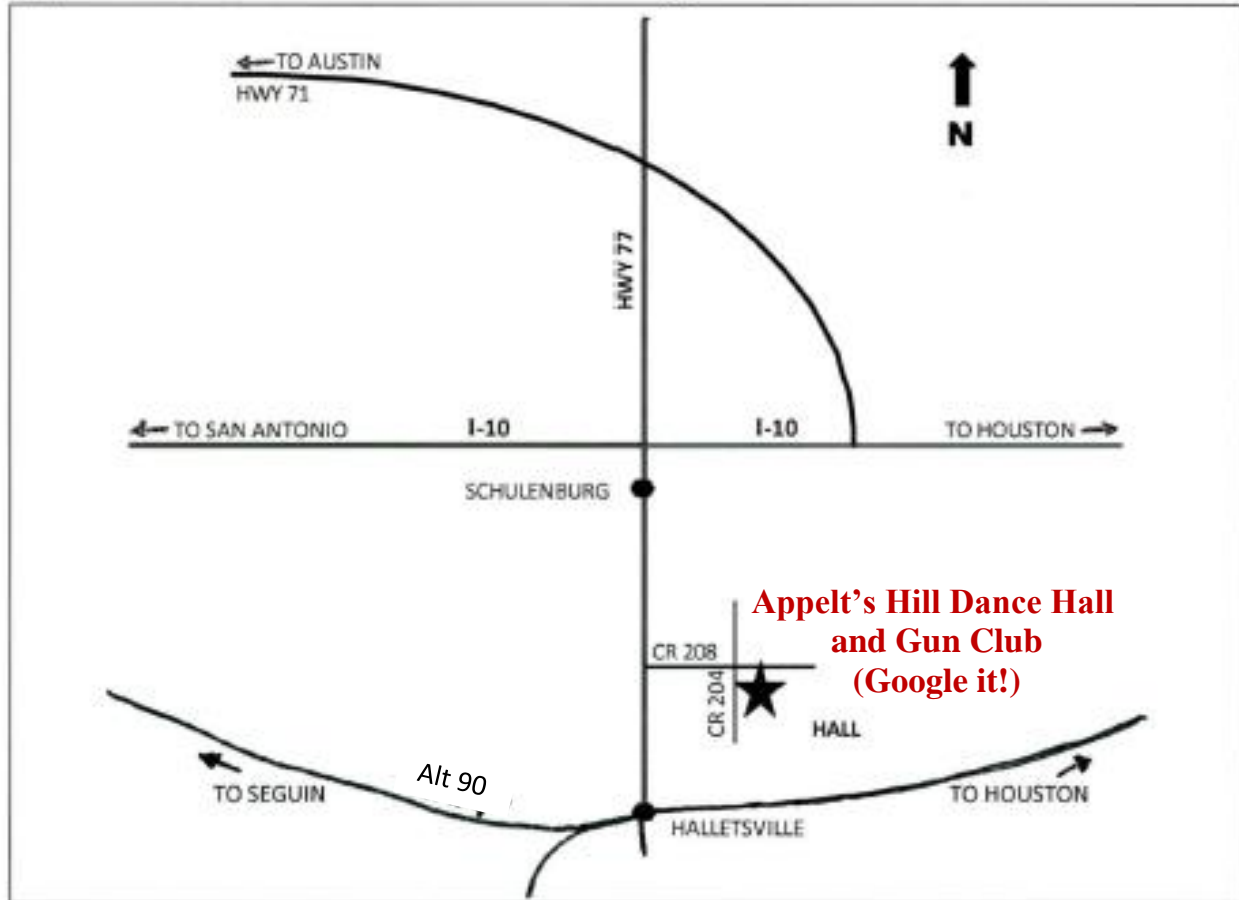

Appelt's Hill Dance Hall: GPS Lat 29.483391 Lng -96.865608 corner of CR 208 and CR 204