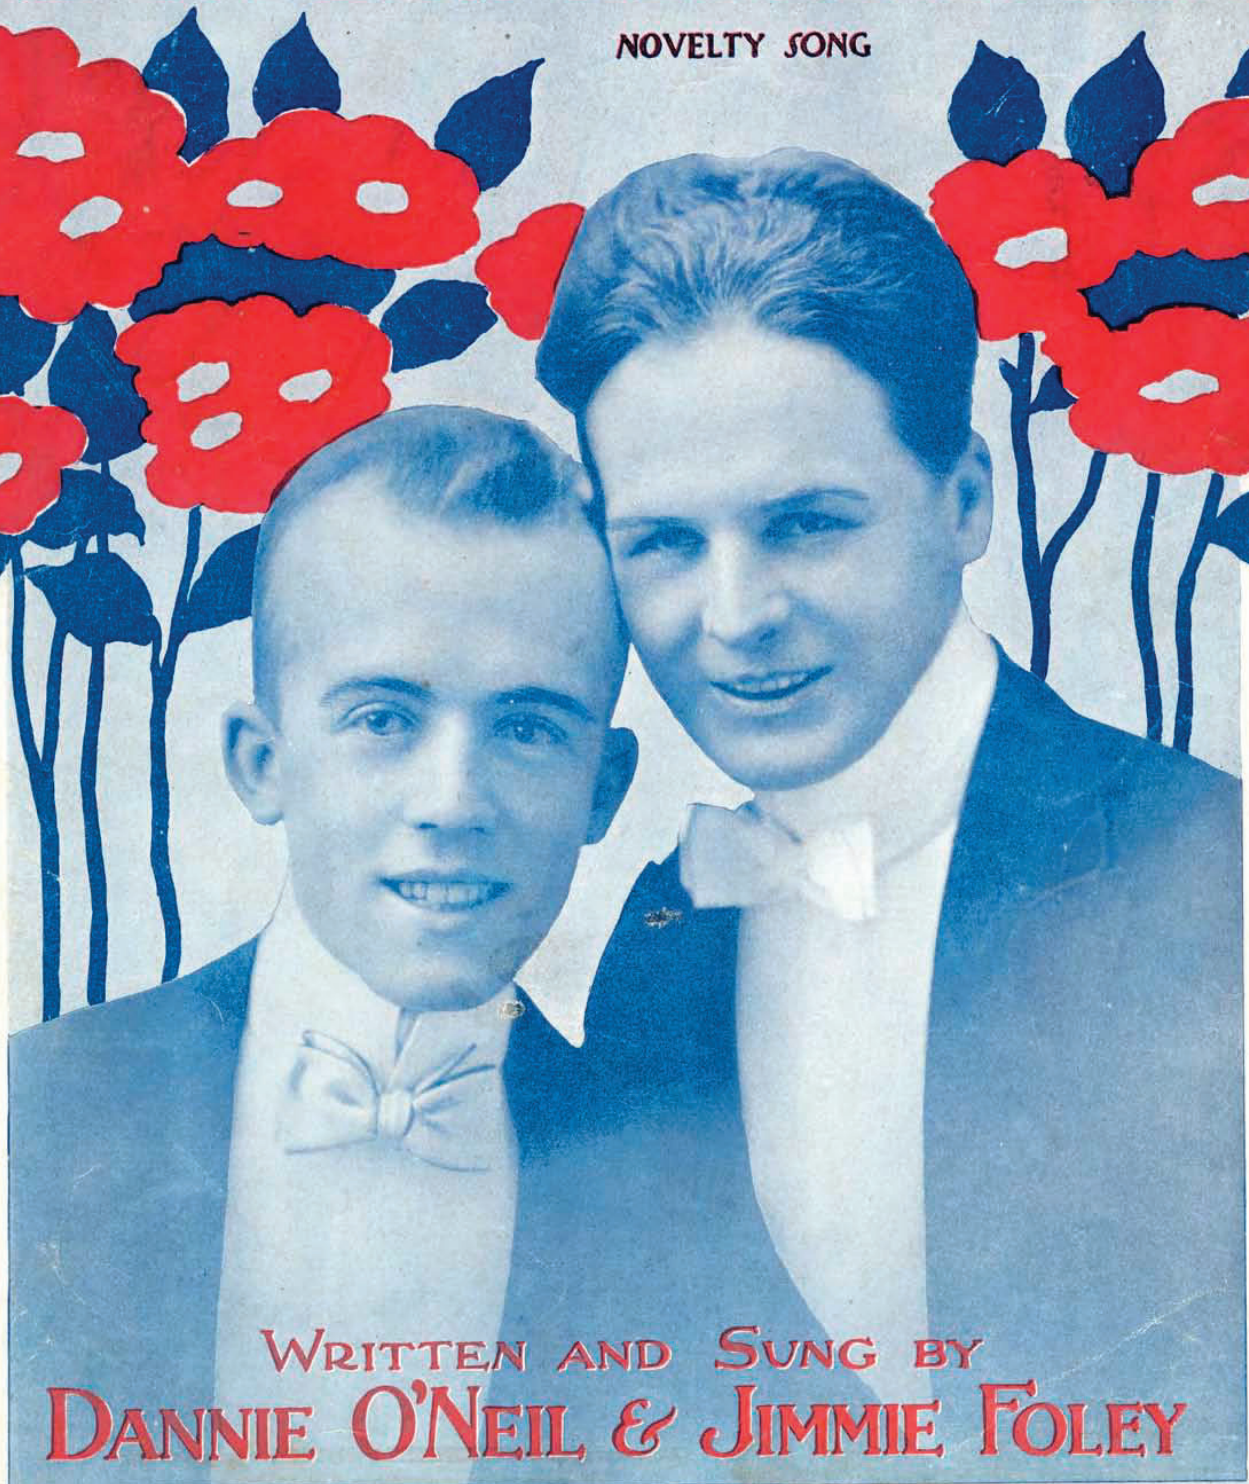

# MY REGULAR GIRL IS A REGULAR FELLER

AND I'M HER REGULAR BEAU

NOVELTY SONG

WRITTEN AND SUNG BY  
**DANNIE O'NEIL & JIMMIE FOLEY**

M. WITMARK & SONS  
NEW YORK

50¢  
POPULAR  
EDITION

*Kemper*

# My Regular Girl Is A Regular Feller

And Im Her Regular Beau

By DANNIE O'NEIL  
& JIMMIE FOLEY

Brightly (*Not too fast*)

*Van. p.*

The piano introduction consists of two staves. The right hand starts with a series of chords in a descending sequence, while the left hand plays a simple bass line. The tempo is marked 'Brightly (Not too fast)' and the dynamics range from *f* to *mf*.