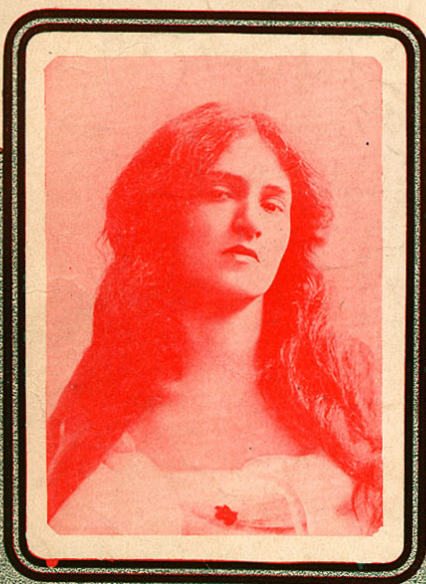

Sung with Great Success by
DOROTHY GOLDEN

**YOU'RE THE FLOWER OF MY HEART,
SWEET ADELINE**

Ballad & Refrain.

WORDS BY
**RICHARD H.
GERARD.**

MUSIC BY
**HENRY W.
ARMSTRONG.**

M. WITMARK & SONS
NEW YORK CHICAGO LONDON SAN FRANCISCO
JOSEF WEINBERGER, LEIPZIG AND VIENNA
ALLAN E. CO. MELBOURNE, AUSTRALIA
CANADIAN AMERICAN MUSIC CO. LTD., TORONTO

50¢
2/- NET.

You're the Flower of My Heart, Sweet Adeline.

Words by RICHARD H. GERARD.

Music by HARRY ARMSTRONG.

Andante.

Introduction for piano, marked *f* (forte). The music is in a 2/4 time signature with a key signature of one flat (B-flat major or D minor). It features a melody in the right hand and a supporting bass line in the left hand.

1. In the eve-ning when I sit a-lone a-dream-ing — Of days gone
 2. I can see your smil-ing face as when we wand-ered — Down by the

Musical notation for the first two lines of the song, marked *p* (piano). The melody continues from the introduction, with lyrics written below the staff.